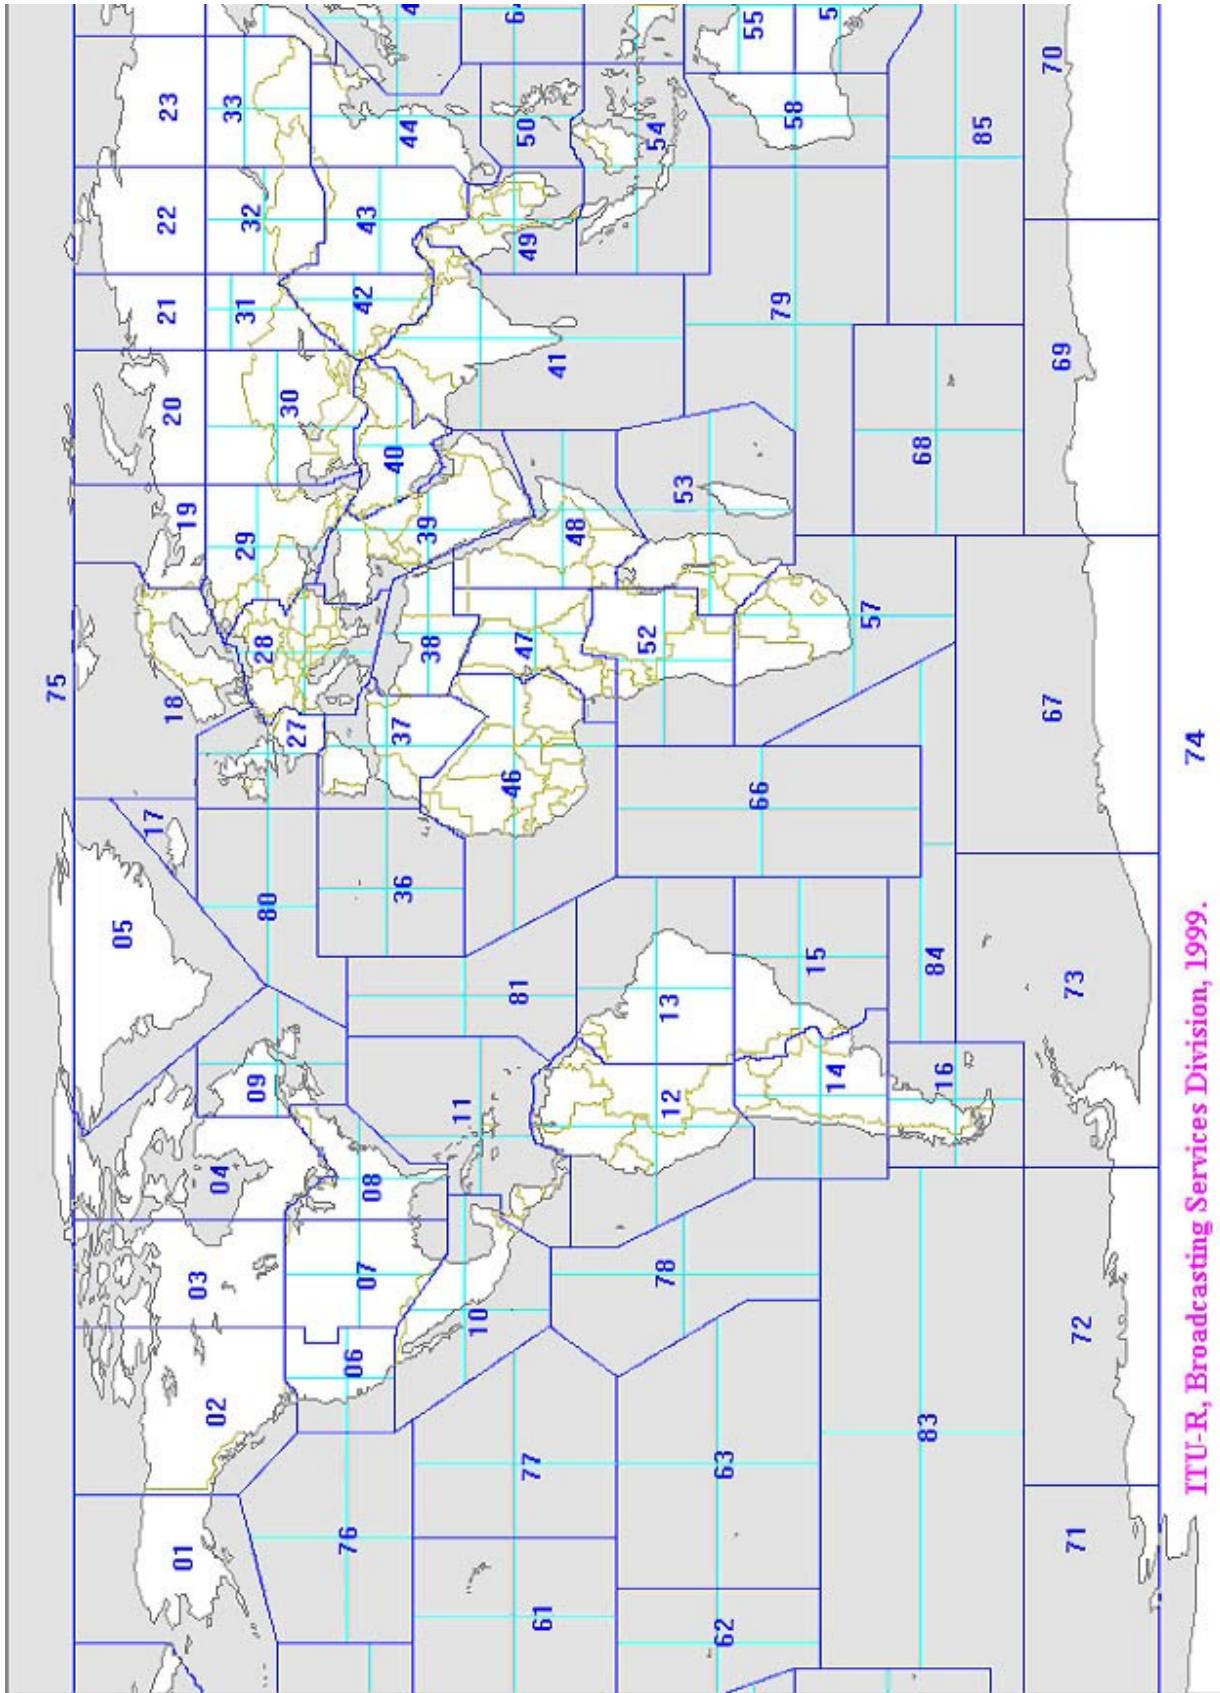

CIRAF ZONES MAP

ITU-R, Broadcasting Services Division, 1999.