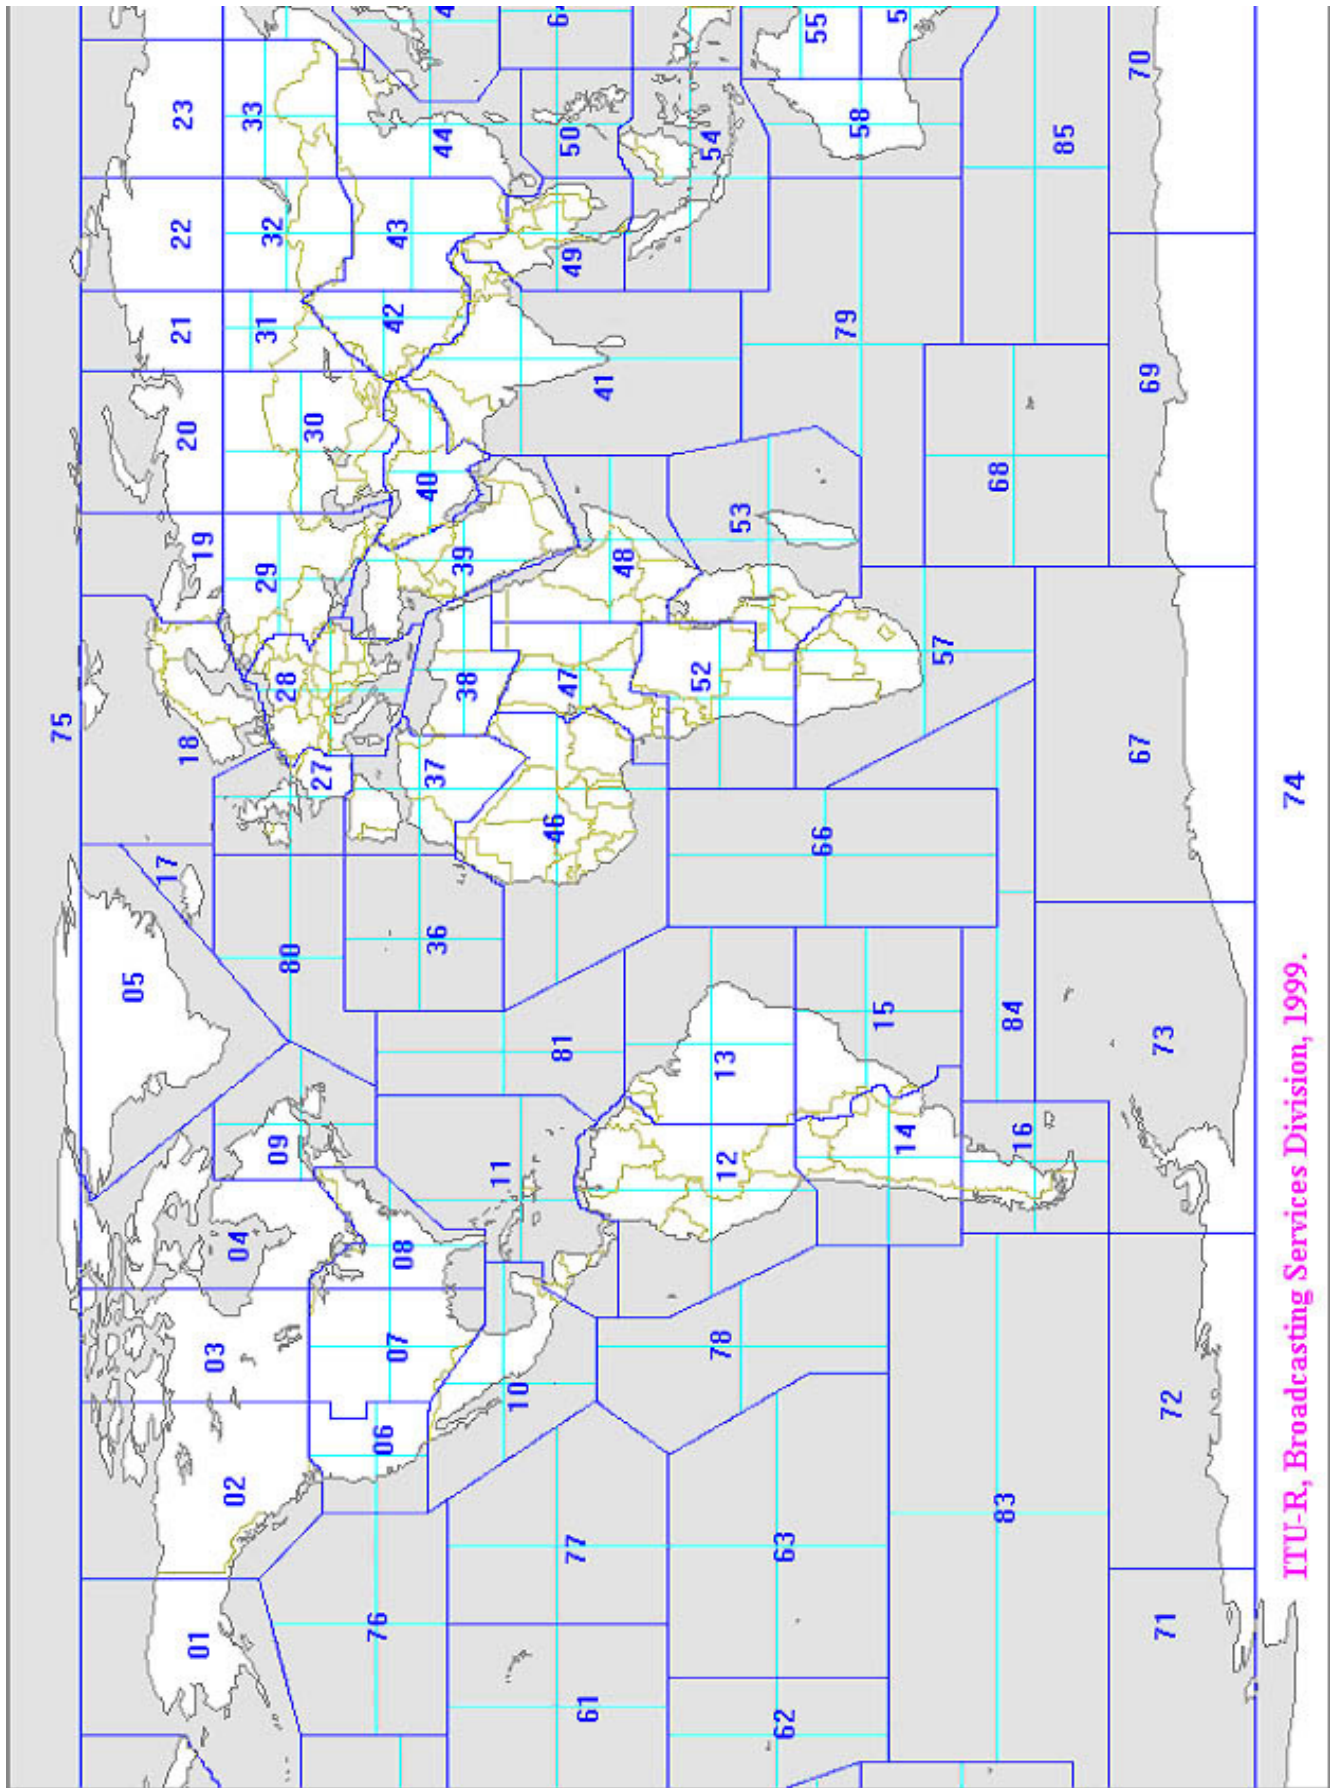

SACKVILLE's DRM TRANSMISSIONS SCHEDULE
SACKVILLE TRANSMITTER GEOGRAPHIC COORDINATES: 45' 53" North, 64' 19" West
Final Schedule for DRM (Winter 2009-2010)
Effective from November 1st, 2009 (07:00 UTC) To March 14th, 2010 (07:00 UTC)

UTC	Days	kHz	Kw (DRM)	Azimuth	Antenna type	CIRAF Zones	Broadcaster / Language
16:05-18:05	7 DAYS	9800	70	268	HR 2/1/0.5	7NE,8N	(RCI) ENGLISH
18:05-20:05	7 DAYS	9800	70	268	HR 2/1/0.5	7NE,8N	(RCI) FRENCH
20:45-21:30	7 DAYS	9800	70	268	HR 2/1/0.5	7NE,8N	(VATICAN RADIO) ENGLISH
22:00-23:00	7 DAYS	9800	70	268	HR 2/1/0.5	7NE,8N	(RCI) ENGLISH
23:00-00:00	7 DAYS	9790	70	227	HR 4/4/1.0	8	TDP MUSIC
01:00-02:00	7 DAYS	6080	70	268	HR 2/1/0.5	7NE, 8N	(CHINA RADIO INT.) ENGLISH

CBC TRANSMISSION
26.10.09

CIRAF ZONES MAP

ITU-R, Broadcasting Services Division, 1999. 74