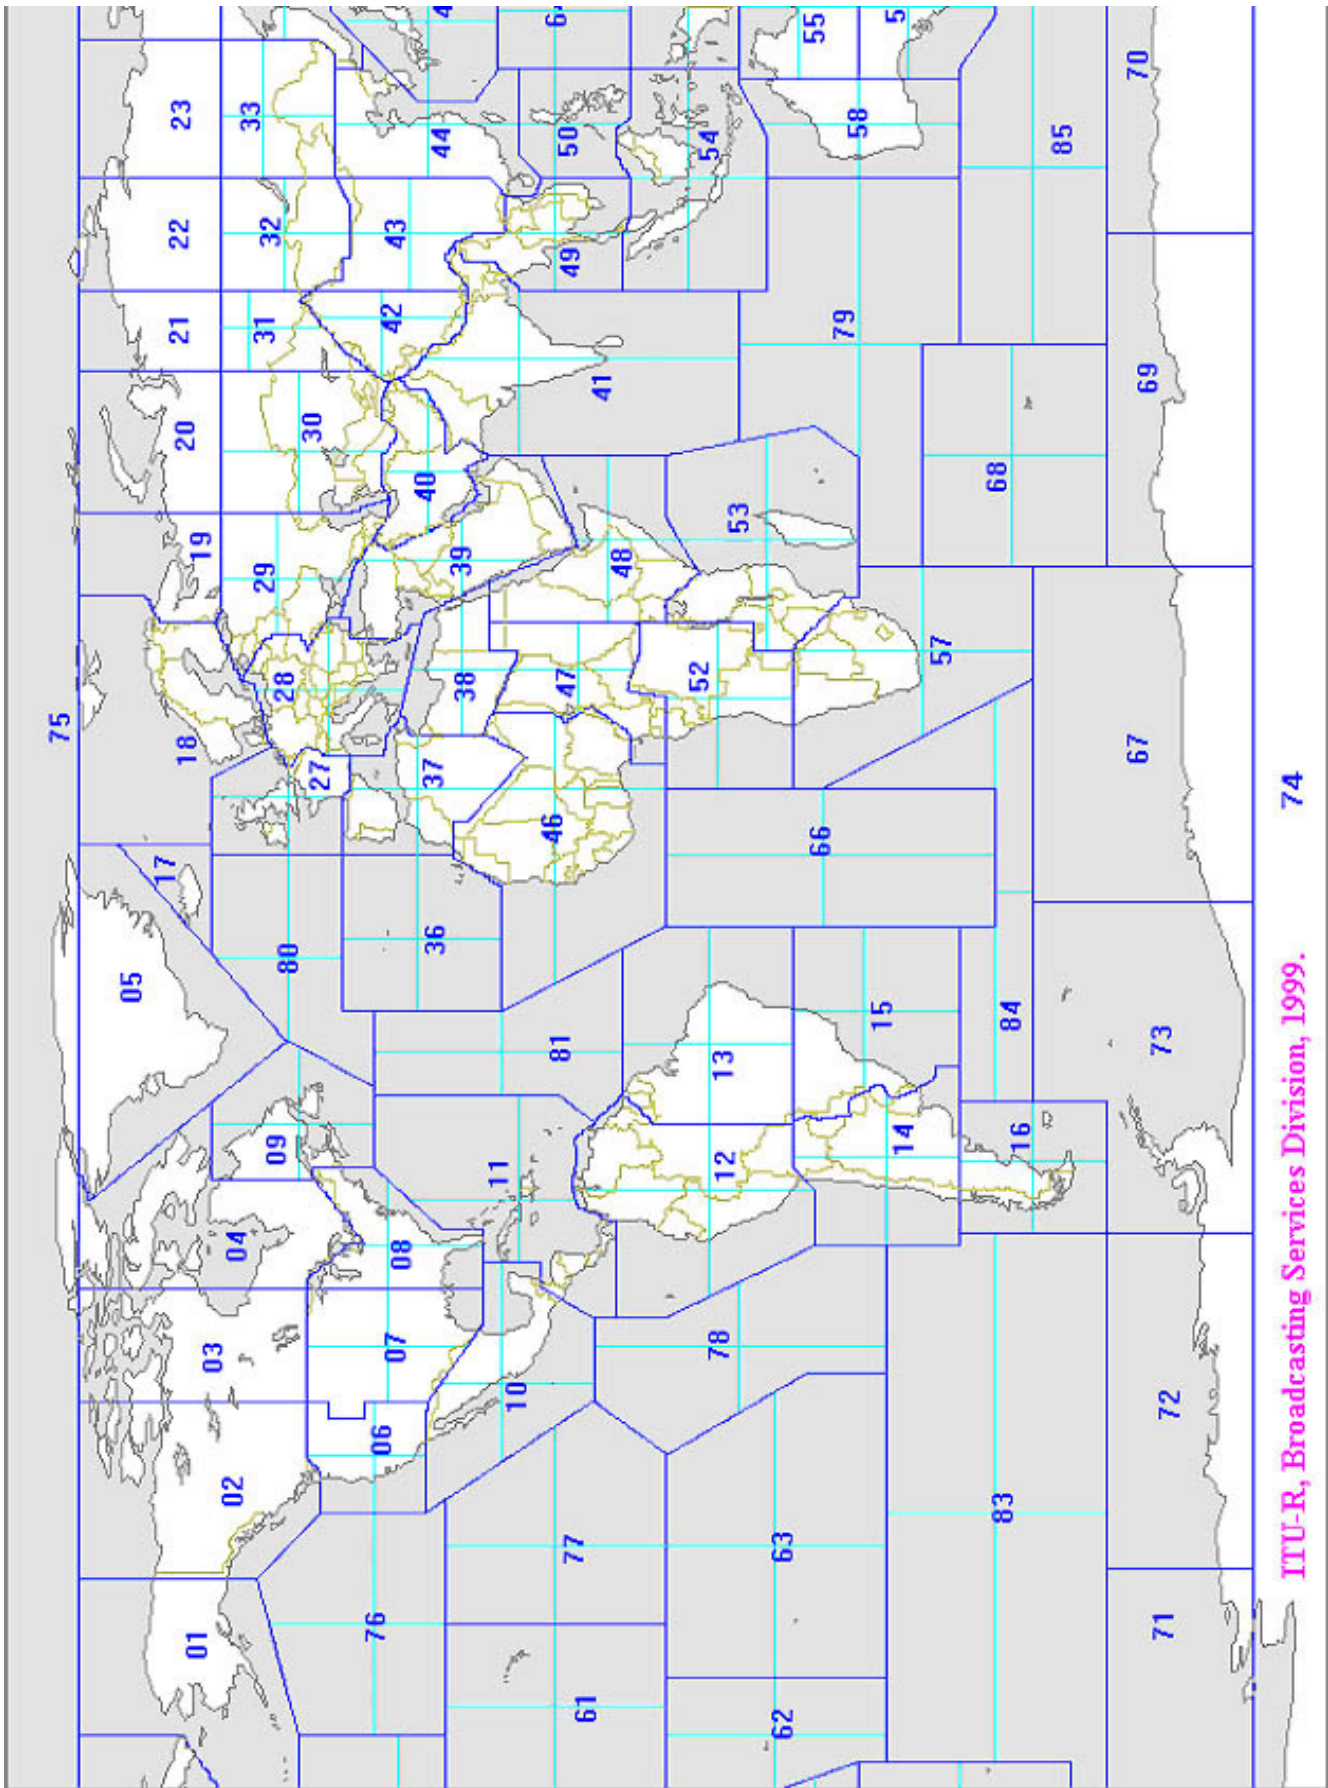

SACKVILLE's DRM TRANSMISSIONS SCHEDULE
SACKVILLE TRANSMITTER GEOGRAPHIC COORDINATES: 45' 53" North, 64' 19" West
Final Schedule for DRM (Summer 2009)
Effective from March 29th, 2009 (07:00 UTC) To October 25th, 2009 (07:00 UTC)

| UTC | Days | kHz | Kw (DRM) | Azimuth | Antenna type | CIRAF Zones | Broadcaster / Language |
|-------------|-------------|------------|-----------------|----------------|---------------------|--------------------|-------------------------------|
| 15:05-17:05 | 7 DAYS | 9800 | 70 | 268 | HR 2/1/0.5 | 7NE,8N | (RCI) ENGLISH |
| 17:05-19:05 | 7 DAYS | 9800 | 70 | 268 | HR 2/1/0.5 | 7NE,8N | (RCI) FRENCH |
| 19:45-20:30 | 7 DAYS | 9800 | 70 | 268 | HR 2/1/0.5 | 7NE,8N | (VATICAN RADIO) ENGLISH |
| 21:00-22:00 | 7 DAYS | 9800 | 70 | 268 | HR 2/1/0.5 | 7NE,8N | (RCI) ENGLISH |
| 23:00-00:00 | 7 DAYS | 9790 | 70 | 227 | HR 4/4/1.0 | 8 | TDP MUSIC |
| 01:00-02:00 | 7 DAYS | 6080 | 70 | 268 | HR 2/1/0.5 | 7NE, 8N | (CHINA RADIO INT.) ENGLISH |

CBC TRANSMISSION
27.03.2009

CIRAF ZONES MAP

ITU-R, Broadcasting Services Division, 1999.

74